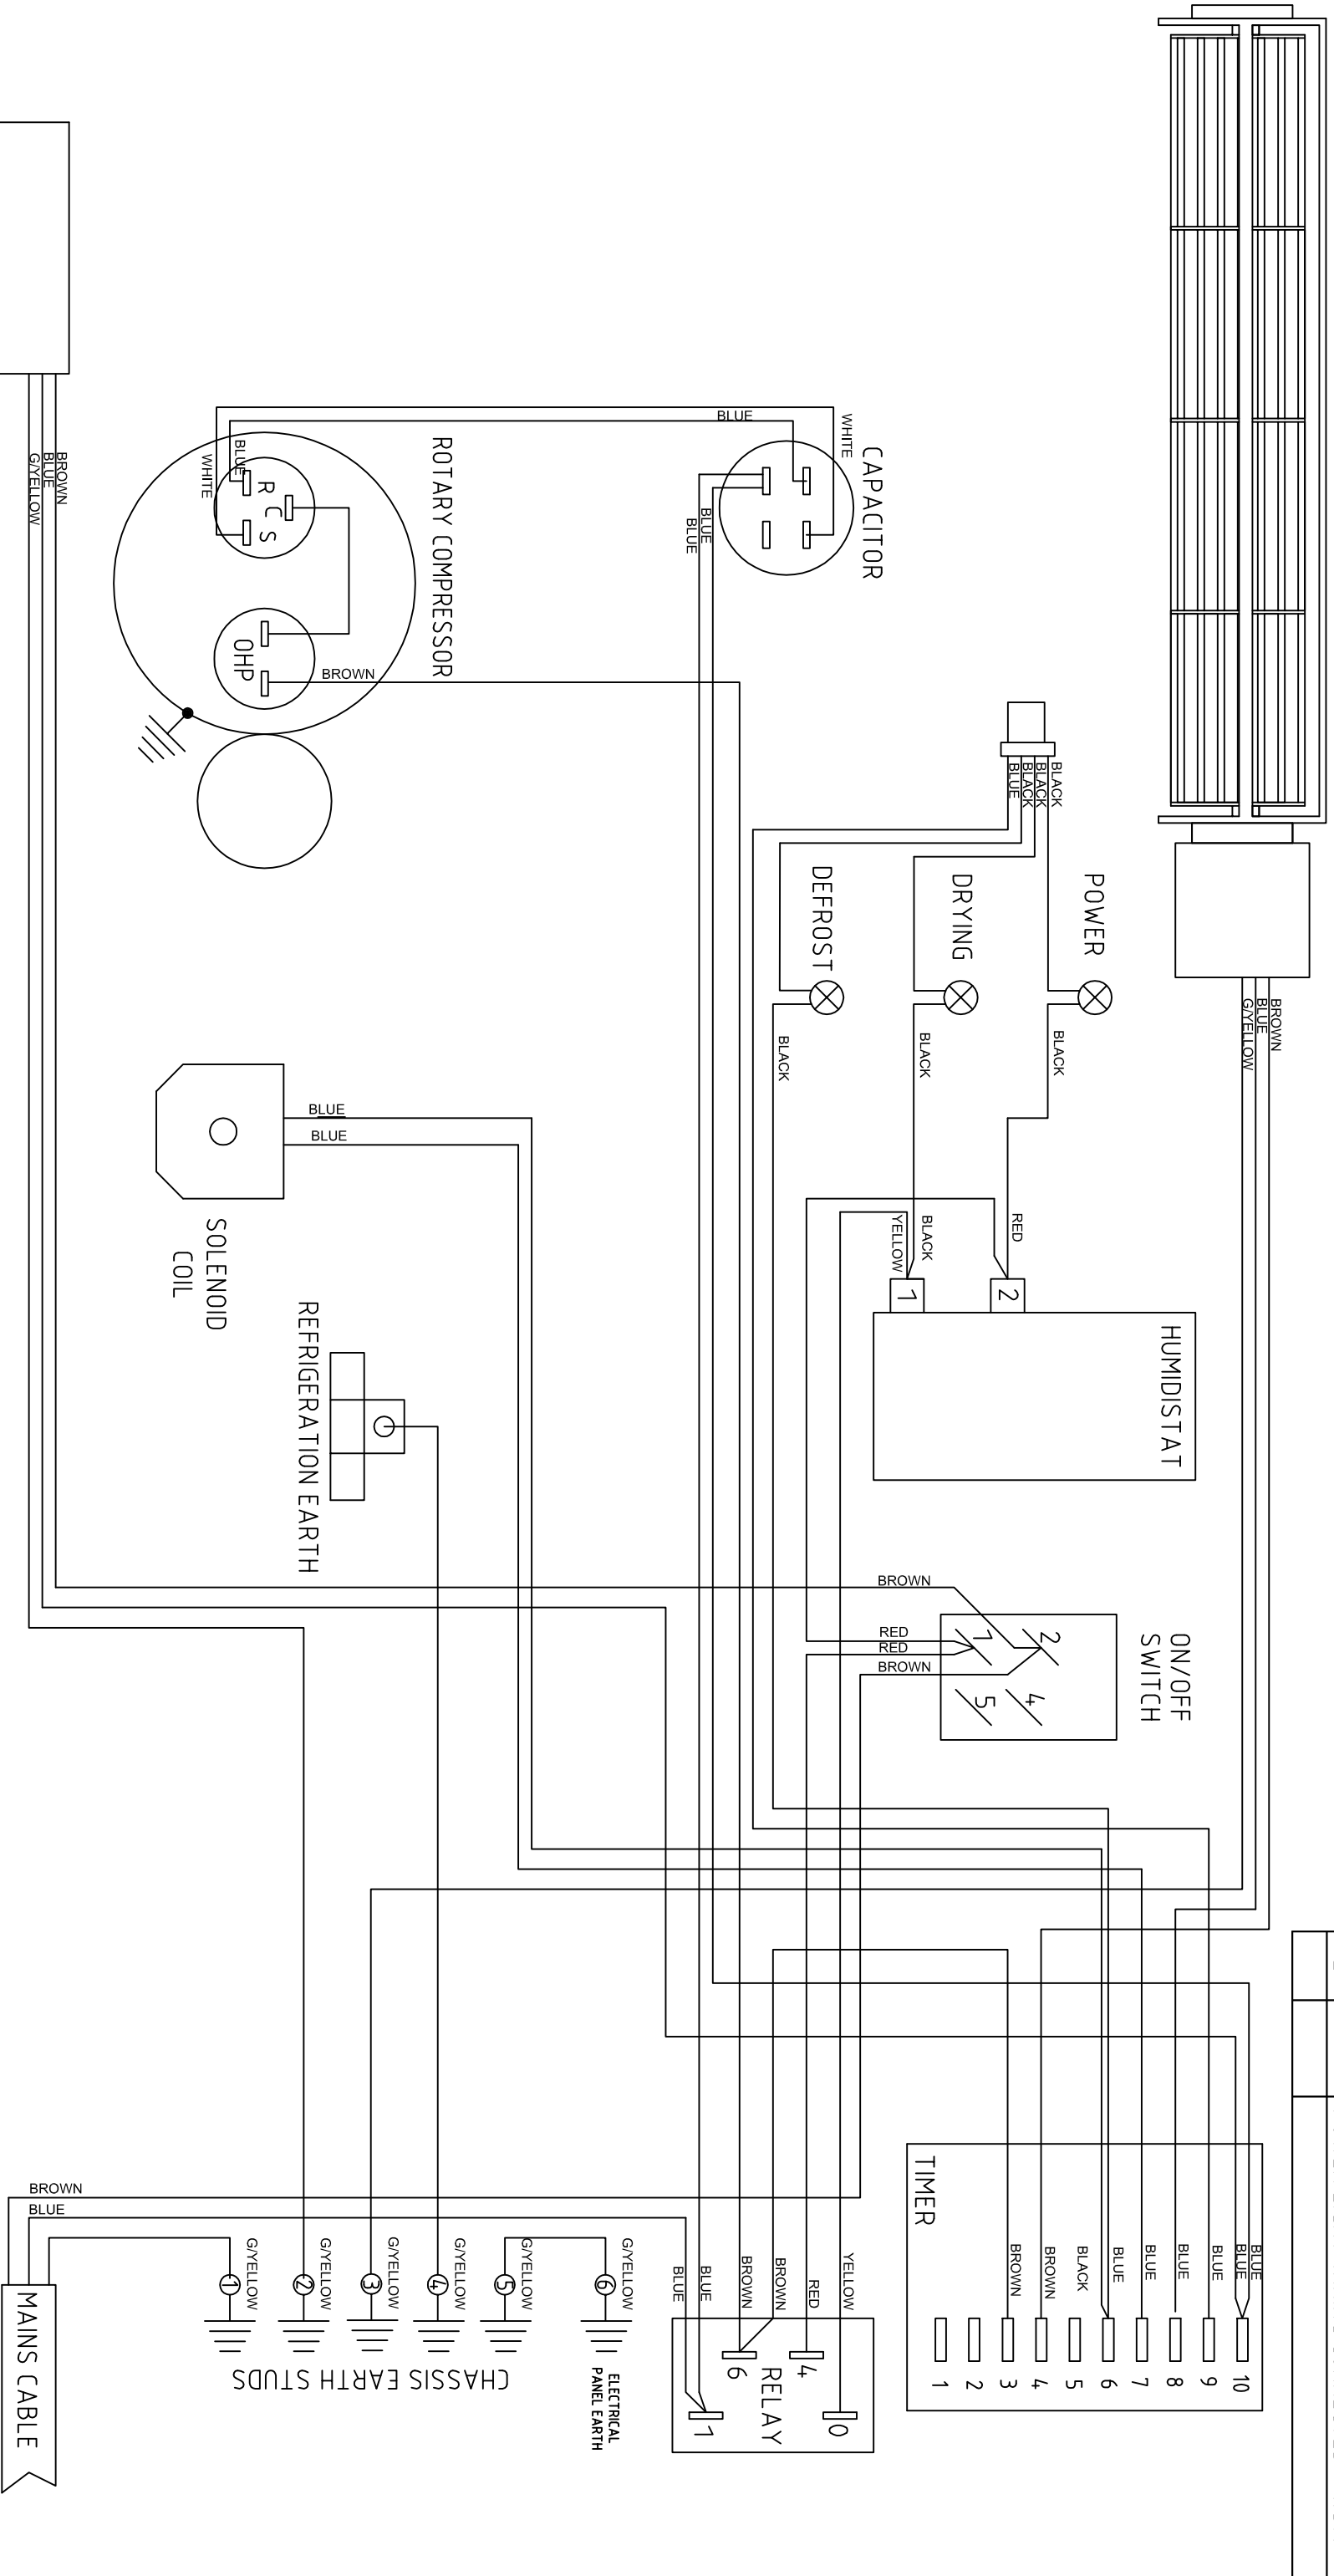

FAN MOTOR

ISSUE	DATE	AMENDMENTS
1	03/04/07	ORIGINAL
2	13/05/11	POWER LIGHT WIRING CORRECTED - WDA

1993
LIMITED
BISHOP AUCKLAND
ENGLAND

TITLE
WM80 230V 50Hz WIRING DIAGRAM

3RD ANGLE PROJECTION
DO NOT SCALE
IF IN DOUBT ASK

DIMENSIONS IN m.m.
TOLERANCES UNLESS
OTHERWISE STATED

0.0 ± 1
0.00 ± 0.25
ANGULAR ± 0.05 DEGREE
ANGULAR ± 0.5 DEGREE

MATERIAL

FINISH

DRAWN : C LILLY

CAD SCALE : NTS

DRG.NO.
5010289

SHEET
1 OF 1

SHEET
1 OF 1